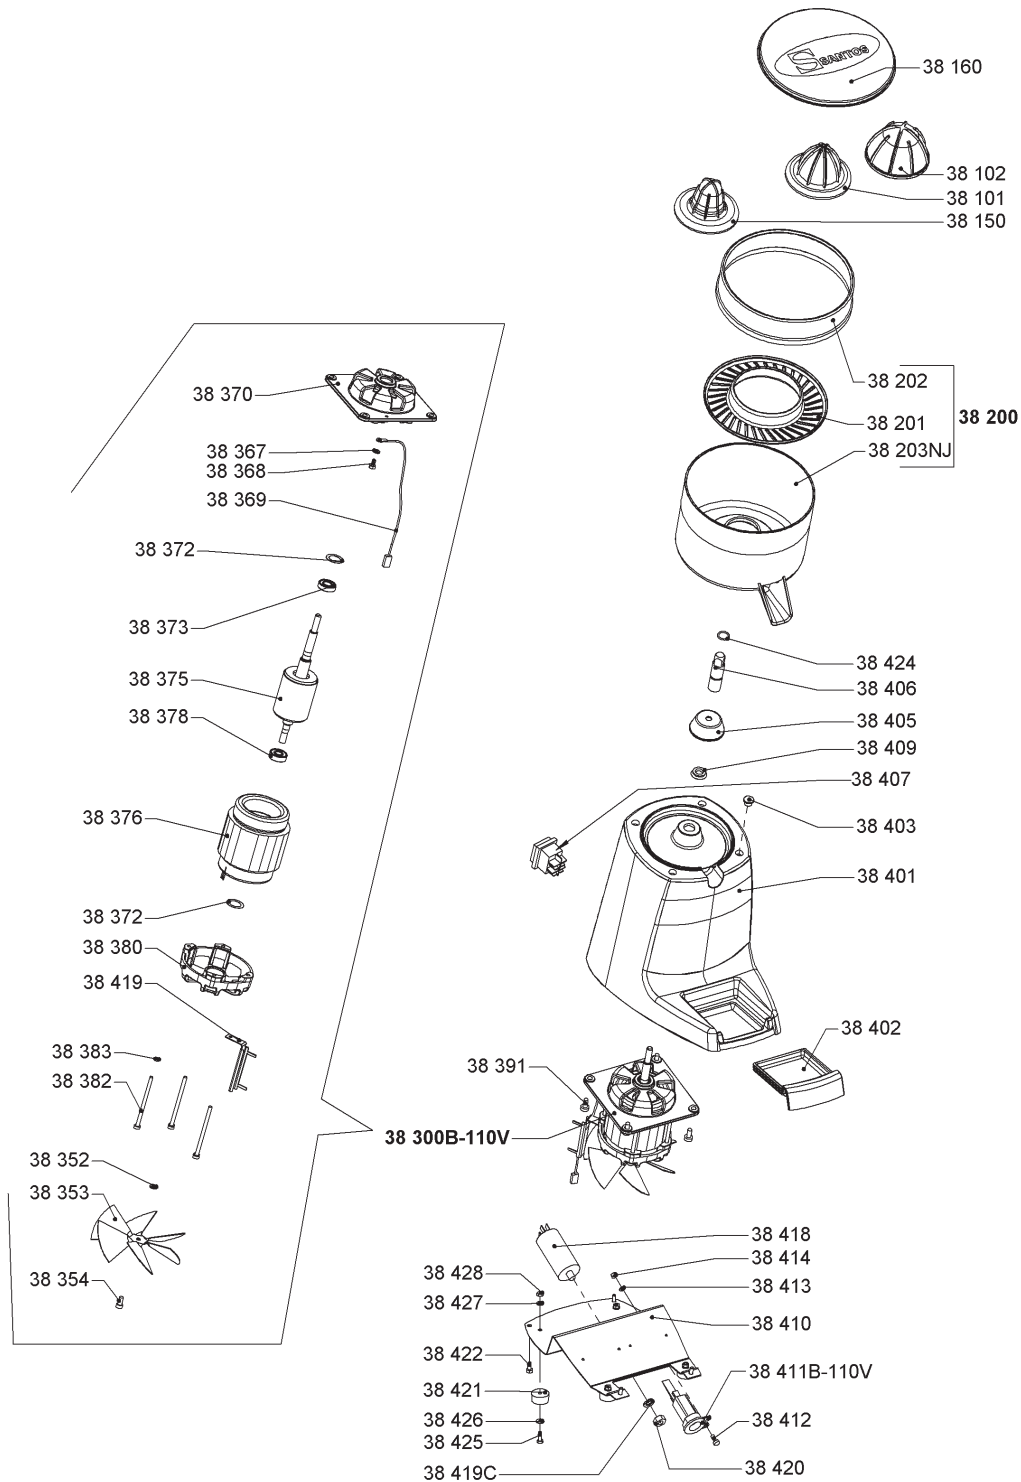

Parts Breakdown

Model Santos 38 39688

Parts Breakdown

Model Santos 38 39688

Item No.	Description	Position	Item No.	Description	Position	Item No.	Description	Position
40825	Orange + Lemon Cone for 39688	38101	73172	Washer AZ 4 Stainless Steel for 39688	38363	AC386	V Ring Gasket V10 for 39688	38409
40826	Grapefruit Cone for 39688	38102	73173	Ground Symbol for 39688	38364	73181	Bottom Plate for 39688	38410
40827	Lime Cone for 39688	38150	73174	Nut H M4 Stainless Steel for 39688	38365	73711	Power Cord with USA Plug for 39688	38411B
73160	Bowl Cover for 39688	38160	AC378	Screw H 4x8 Zn for 39688	38366	73183	Screw H M4x10 Stainless Steel for 39688	38412
AC377	Complete Plastic Bowl with Filter Grid + Ring for 39688	38200	AC379	Upper Flange for 39688	38370	73184	Washer AZ 4 Stainless Steel for 39688	38413
40828	Plastic Filter Grid for 39688	38201	AC380	Crinkle Washer for 39688	38372	73185	Nut H M4 Stainless Steel for 39688	38414
40829	Ornamental Ring-Anodized Aluminum for 39688	38202	AC381	Complete Rotor with Shaft for 39688	38375	73186	Capacitor 4 MF for 39688	38418
73708	Yellow Bowl for 39688	38203NJ	AC382	Stator Only 220-240V 50/60Hz for 39688	38376	73712	Washer AZ 8 for 39688	38419C
73709	Complete Motor 110V for 39688	38300B	AC383	Bearing 608 ZZ for 39688	38378	73188	Nut H M8 ZN for 39688	38420
73163	Complete Rotor with Shaft for 39688	38321	AC384	Lower Flange Only for 39688	38380	73189	Rubber Foot 22x10 for 39688	38421
73164	Bearing 6002 ZZ for 39688	38327	AC385	Screw CX 4x70 Zn for 39688	38382	73190	Screw H 4x10 ZN for 39688	38422
73710	Stator Only 100-120V 50/60Hz for 39688	38328B	73175	Painted Base Green for 39688	38401	73191	Screw H 5x10 ZN for 39688	38423
73166	Washer AZ 5 ZN for 39688	38352	40830	Black Drip Tray for 39688	38402	73192	O-Ring Seal for 39688	38424
73167	Fan for 39688	38353	73176	Protection Cap for 39688	38403	73193	Screw CB M4x12 ZN for 39688	38425
73168	Screw H M5x10 (Left Side) for 39688	38354	73177	V Ring Gasket V13 for 39688	38404	73194	Washer 4x10 for 39688	38426
73169	Washer AZ 4 ZN for 39688	38355	73178	Aluminum Cap for 39688	38405	73195	Washer AZ 4 ZN for 39688	38427
73170	Nut H M4 ZN for 39688	38357	73179	Squeezer Axle for 39688	38406	73196	Nut H M4 ZN for 39688	38428
73171	Screw H M4x10 Stainless Steel for 39688	38361	73180	Switch for 39688	38407			